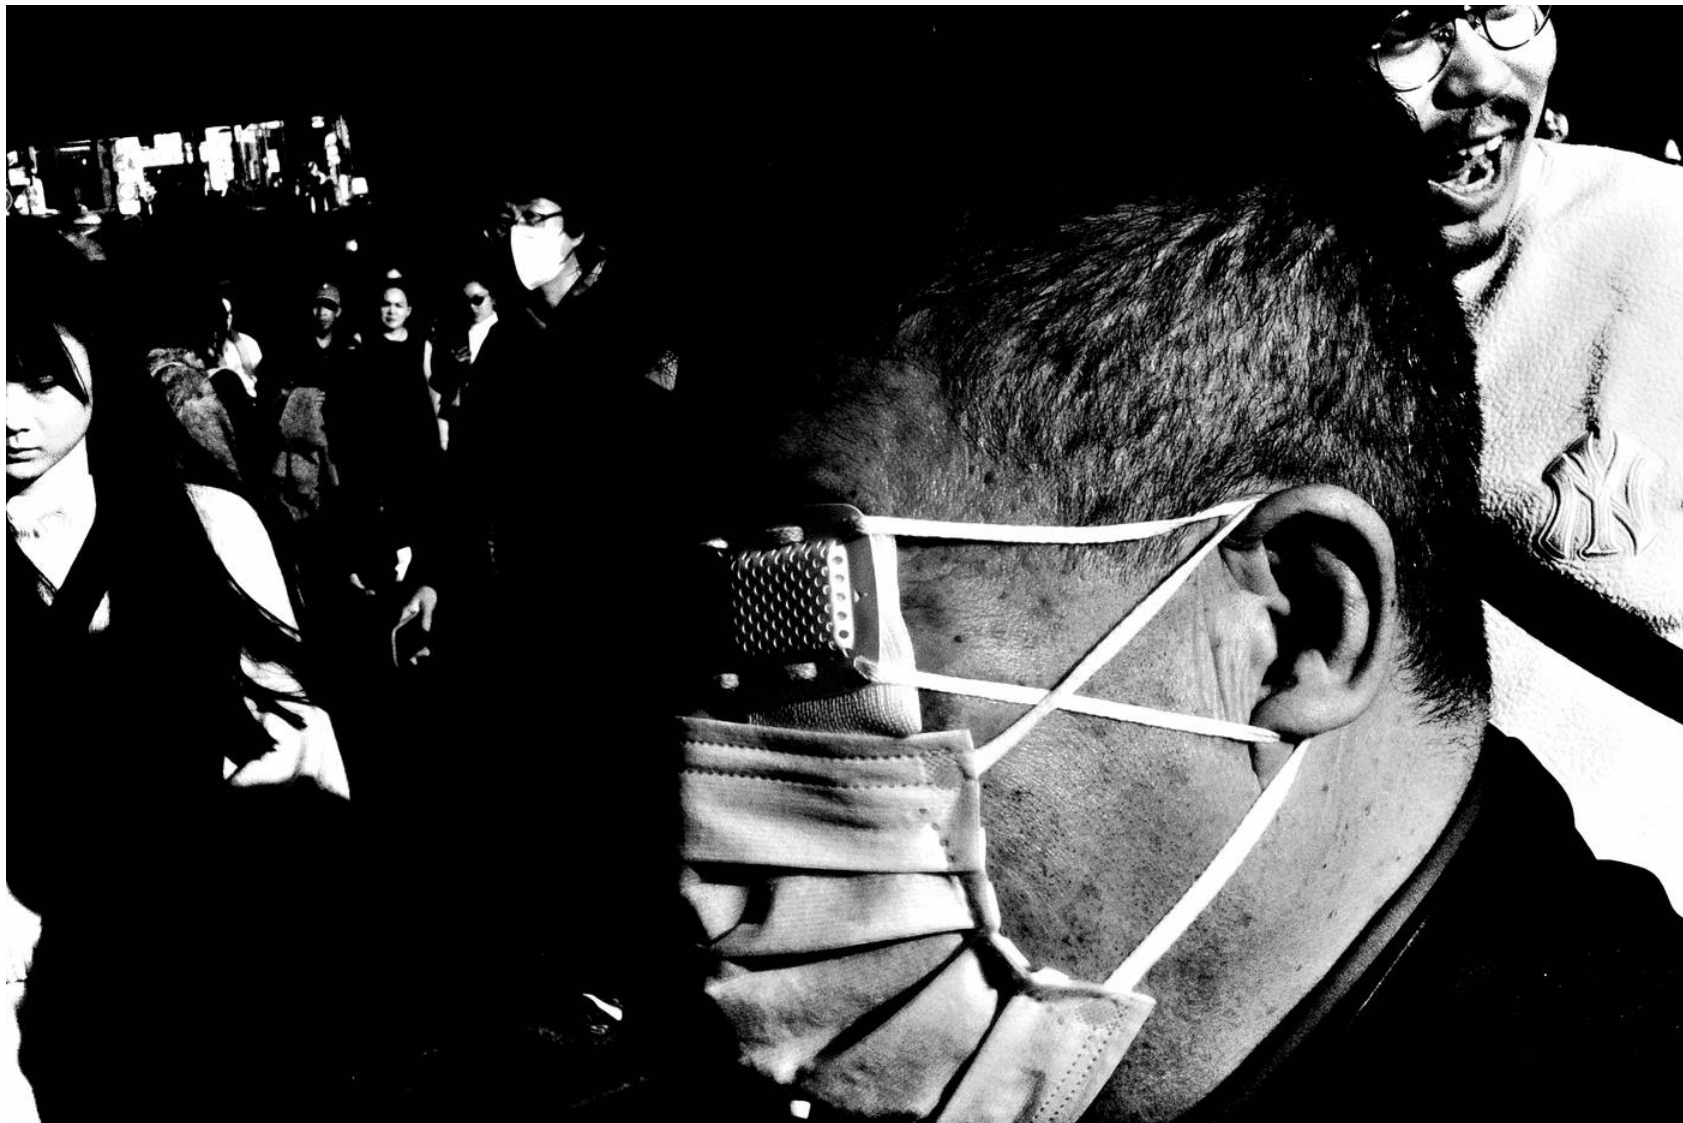

DISTRIBUTE

DOWNLOAD

REPRODUCE

END_OF_PROTOCOL

MISSING
MICHAEL CRISPO

SON OF MARY HELEN CRISPO
AGE 22
DOB 05/15/1982
HT 5'10"
WT 150
HAIR BROWN
EYES BROWN
HAIR SHORT
WEARS GOGGLES
A GOOD SWIMMER
KNOWS SURVIVAL SKILLS